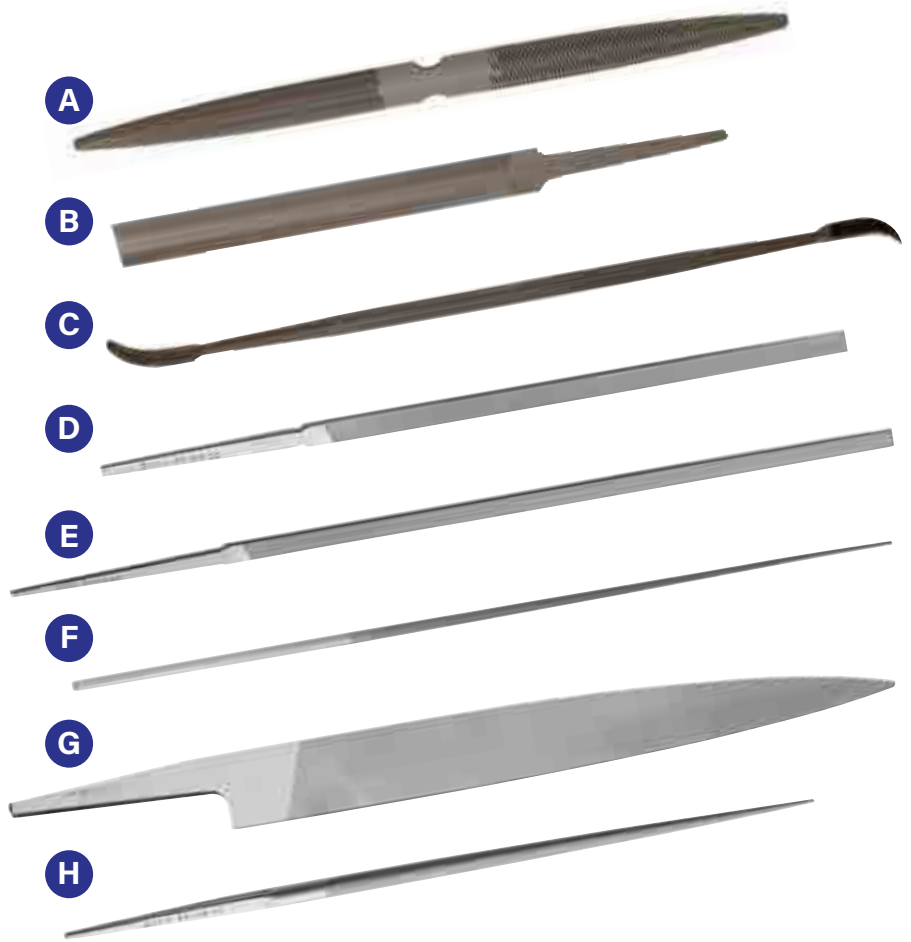

Files

- **A** Zyl File 7" Coarse and Extra Coarse
  5999941 $27.50/ea
- **B** Screwhead File 3" Cut 4
  5999942 $49.50/ea
- **C** Finishing File 6" Cut 2
  5999943 $32.95/ea
- **D** Narrow Pillar File 4" Cut 2
  5999944 $32.95/ea
- **E** Extra Narrow Pillar File 6" Cut
  5999945 $32.95/ea
- **F** Lens File 4.5" Super Thin
  5999948 $27.50/ea
- **G** Knife File 6" Cut 2
  5999947 $48.50/ea
- **H** Rat Tail File 4" Cut 2
  5999946 $27.50/ea