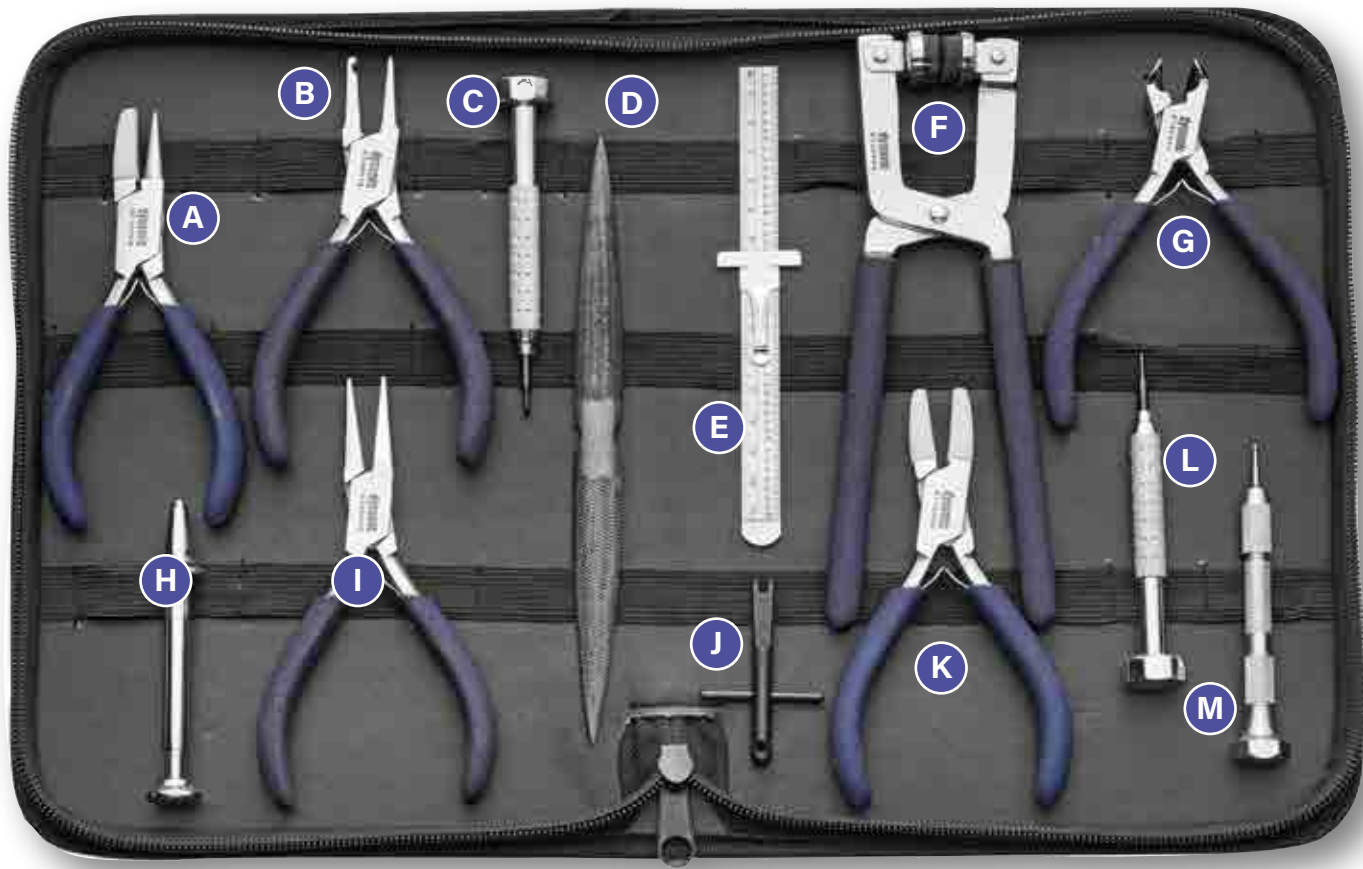

6150394
Carbide Short
Oblique Cutter

C 6621525 1.5/2.0mm
Phillips Blade
Screwdriver

E 6615001 6" Stainless
PD Rulers

H 6480000 Universal
Nut Driver

J 6210048 Nose Pad Popper

L 6611522 1.5/2.2mm
Flat Blade
Screwdriver

M 5999901 Deburring Tool