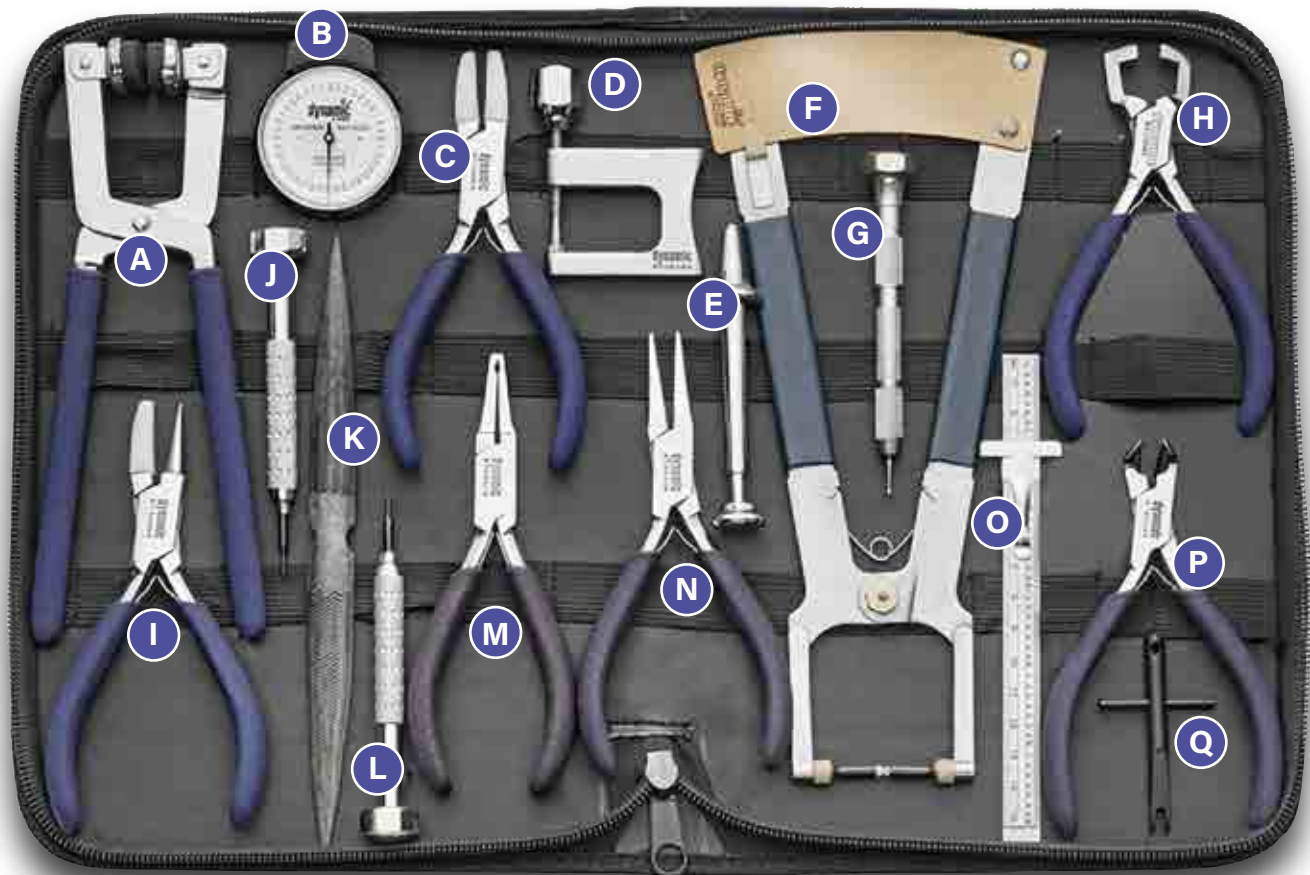

**L** 6611522 1.5/2.2mm Flat  
Blade Screwdriver

**O** 6615001 6" Stainless  
PD Rulers

**Q** 6210048 Nose Pad Popper

6110065  
Wide Hinge  
Panto  
Angling Pliers

6110064  
Flat/Round  
Pliers

6140016  
Euro Style Nose Pad  
Adjusting Pliers