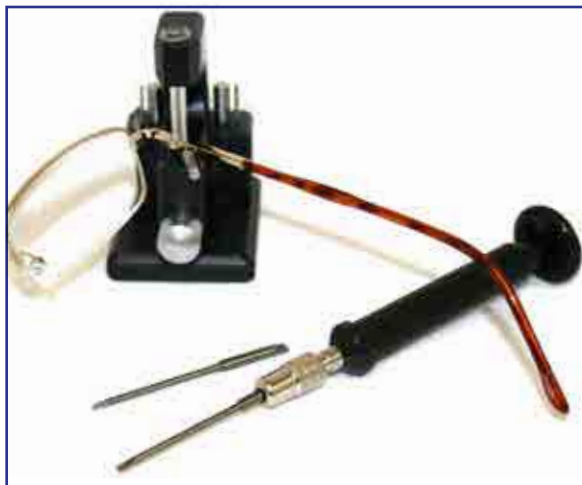

Scribe Alignment Tool

Great for reopening rimless bushings after cutting! Etch marks into metal or plastic, or simply line up a hinge.

6215126 $18.95/ea