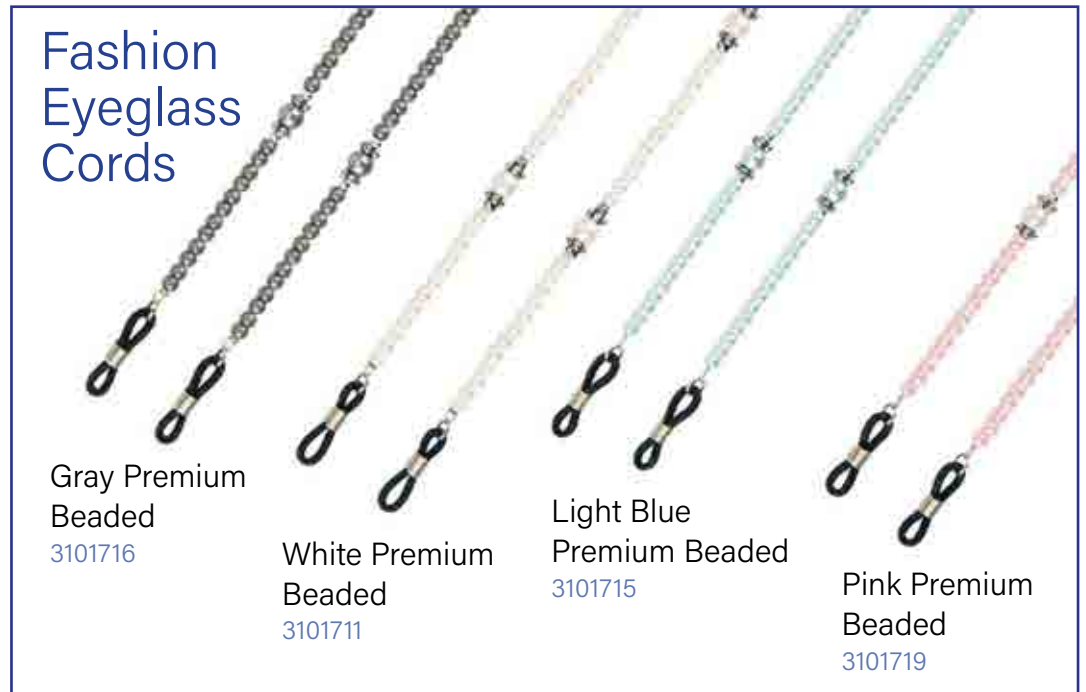

Fashion Eyeglass Cords

Gray Premium Beaded
3101716

White Premium Beaded
3101711

Light Blue Premium Beaded
3101715

Pink Premium Beaded
3101719

Necklace Hangers

12 or more $5.80/ea
$4.70/ea

Quick-Pick Pack

20 Assorted
3301800 $75.95/ea

Eyeglass Chains

12 or more $5.70/ea
$4.60/ea

Quick-Pick Pack

18 Assorted
3202000 $74.95/ea

Fashion Eyeglass Cords

12 or more $4.60/ea
$3.50/ea

Quick-Pick Pack

24 Assorted
3101000 $74.95/ea