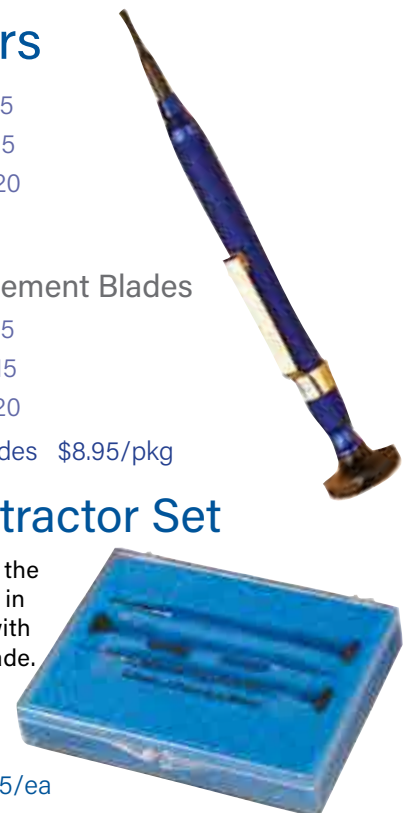

Screw Extractor Set

Includes 1 each of the 3 extractors listed in the table above, with accompanying blade.

6370000 $32.95/ea